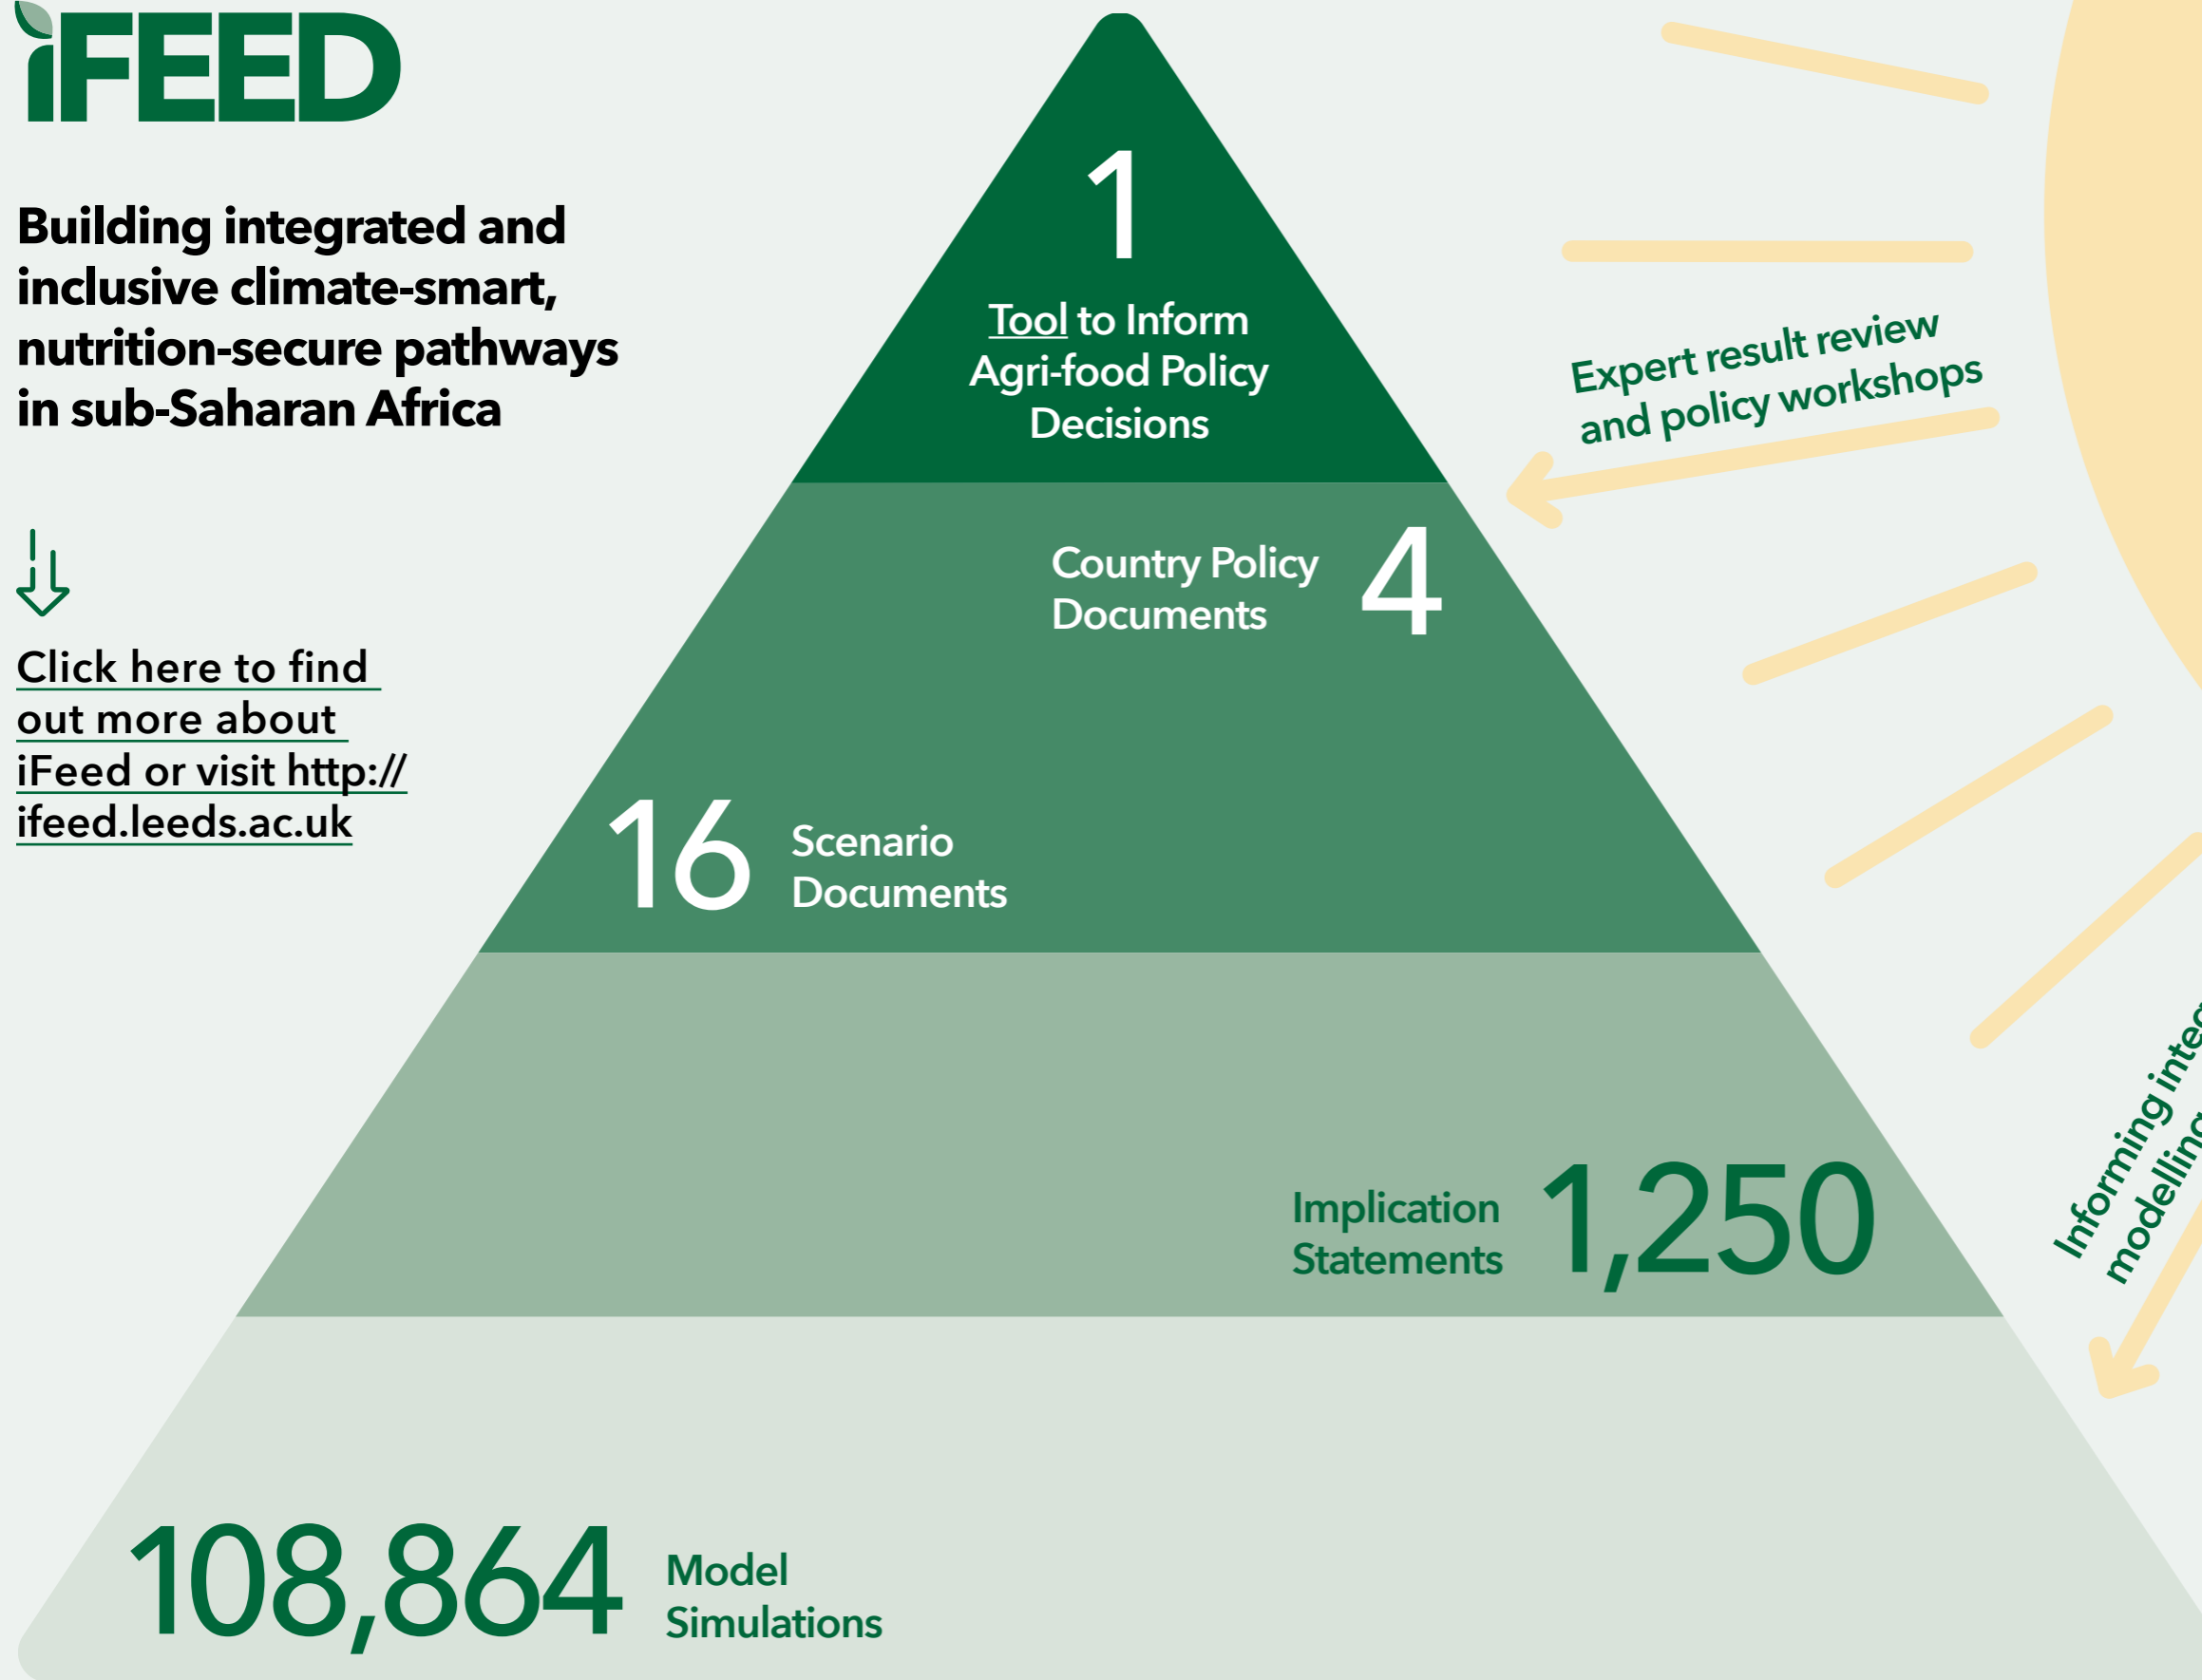

# Building integrated and inclusive climate-smart, nutrition-secure pathways in sub-Saharan Africa

Click here to find out more about iFeed or visit <http://ifeed.leeds.ac.uk>

## In-country expertise:

- Taskforces of in-country experts: academics (with expertise in agricultural and climate science), representatives of agricultural ministries, NGOs, farmer organisations and private sector actors
- National and regional policy advocacy champions
- AFRICAP partner organisations including FANRPAN, CISANET, NAMC, ESRF and ACF

**4** Country-level participatory workshops each identifying four food system scenarios